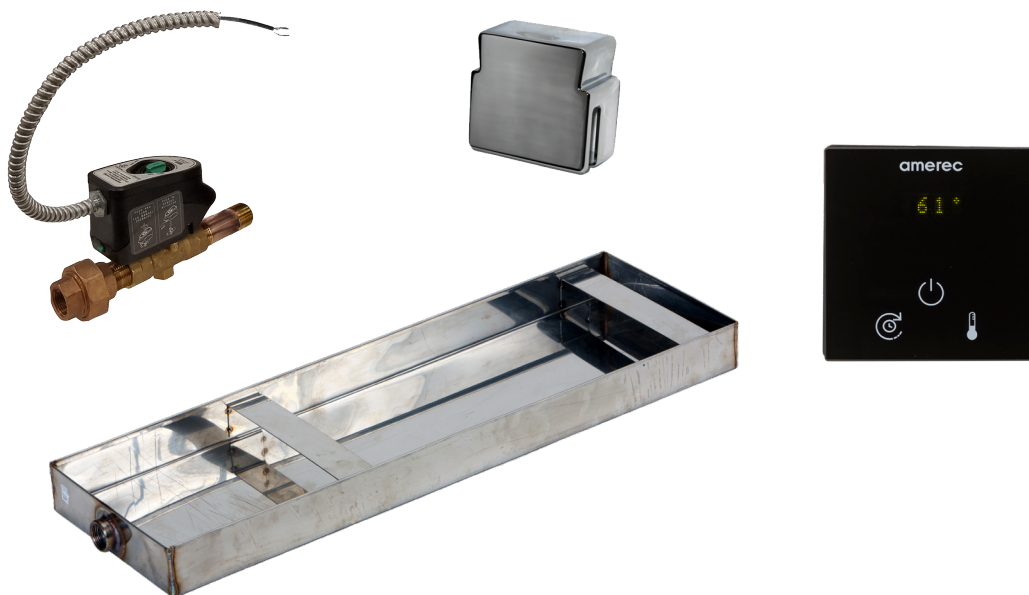

COLUMBIA PACKAGE FOR AK STEAMERS

SPECIFICATION SHEET

- Includes:
- 1 - K3 Control
 - 1 - ComfortFlo Steam Head
 - 1 - ADK Auto Drain
 - 1 - ADP Drip Pan

Columbia Package - CP	Polished Chrome	9036-111
Columbia Package - PN	Polished Nickel	9036-115
Columbia Package - BN	Brushed Nickel	9036-116
Columbia Package - ORB	Oil Rubbed Bronze	9036-117
Columbia Package - BB	Brushed Bronze	9036-118
Columbia Package - MB	Matte Black	9036-119