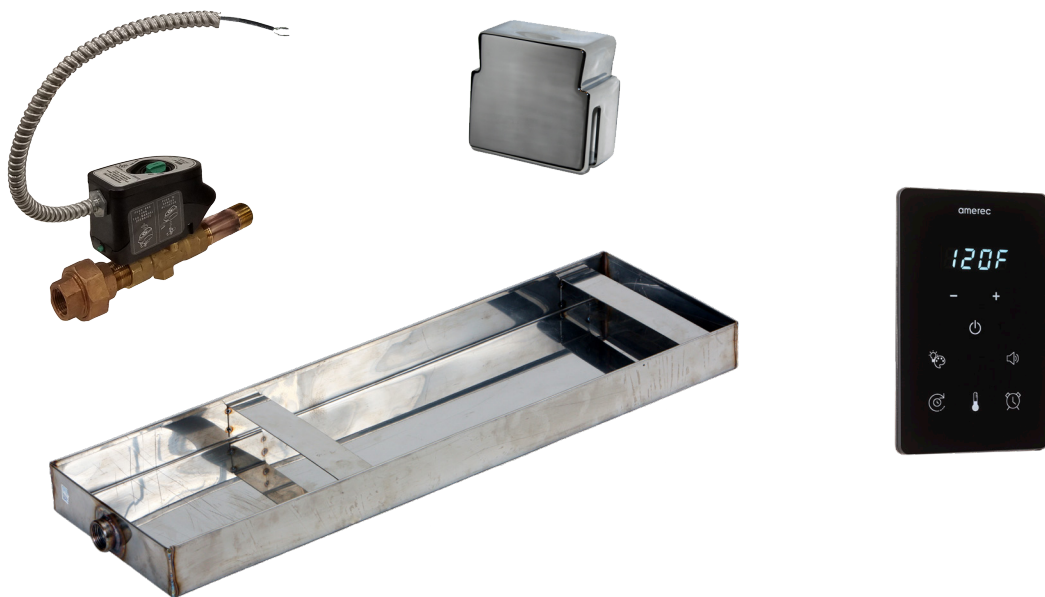

# GLACIER PACKAGE FOR AK STEAMERS

## SPECIFICATION SHEET

- Includes:
- 1 - K2 Control
  - 1 - ComfortFlo Steam Head
  - 1 - ADK Auto Drain
  - 1 - ADP Drip Pan

|                       |                   |          |
|-----------------------|-------------------|----------|
| Glacier Package - CP  | Polished Chrome   | 9036-151 |
| Glacier Package - PN  | Polished Nickel   | 9036-155 |
| Glacier Package - BN  | Brushed Nickel    | 9036-156 |
| Glacier Package - ORB | Oil Rubbed Bronze | 9036-157 |
| Glacier Package - BB  | Brushed Bronze    | 9036-158 |
| Glacier Package - MB  | Matte Black       | 9036-159 |