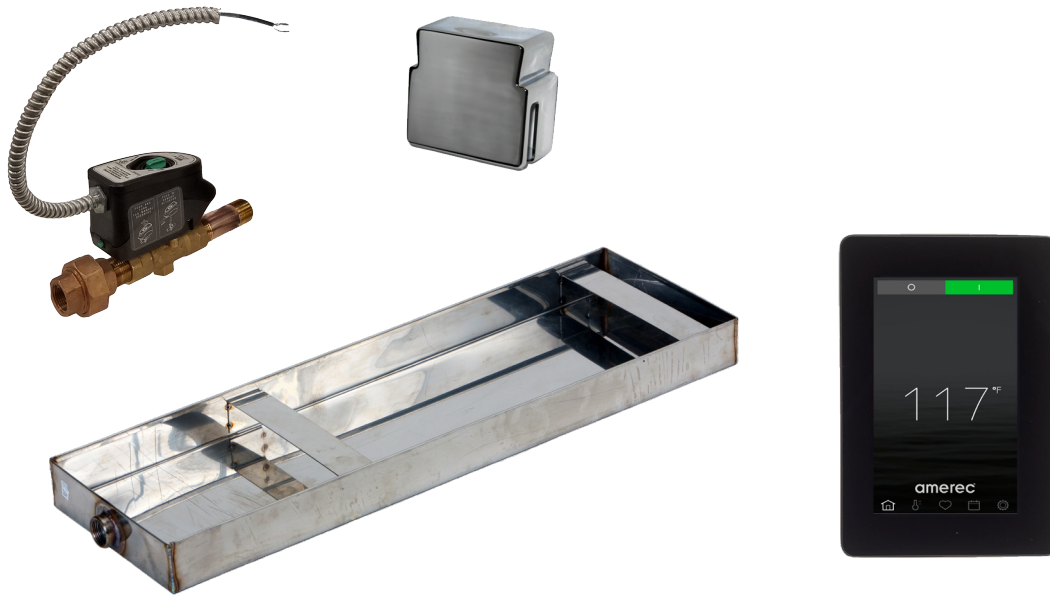

OLYMPIC PACKAGE FOR AX STEAMERS

SPECIFICATION SHEET

- Includes:
- 1 - Elite Cloud Touchscreen Control
 - 1 - ComfortFlo Steam Head
 - 1 - ADX Auto Drain
 - 1 - ADP Drip Pan

Olympic Package - CP	Polished Chrome	9036-221
Olympic Package - WH	White	9036-224
Olympic Package - PN	Polished Nickel	9036-225
Olympic Package - BN	Brushed Nickel	9036-226
Olympic Package - ORB	Oil Rubbed Bronze	9036-227
Olympic Package - BB	Brushed Bronze	9036-228
Olympic Package - MB	Matted Black	9036-229