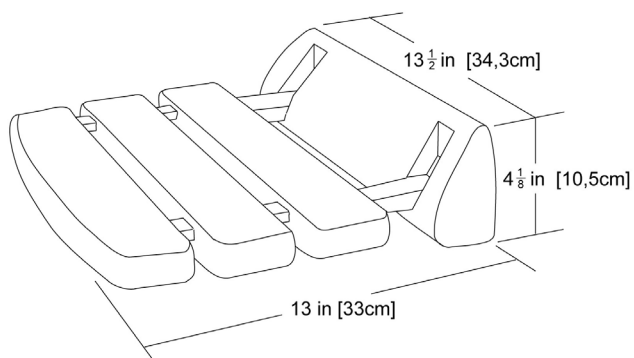

Refer to specific installation instructions for further detail.

AMEREC
575 Cokato Street E. | Cokato, MN 55321
Toll-Free 1-800-331-0349
amerec@amerec.com | www.amerec.com

Amerrec reserves the right to change specifications and design without notice.
© 2022 Amerrec Steam

07/22

amerec®
STEAM. SAUNA. SOLUTIONS.