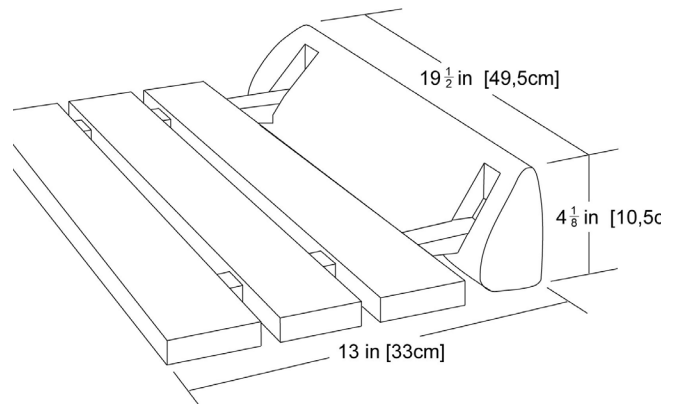

Refer to specific installation instructions for further detail.

AMEREC
575 Cokato Street E. | Cokato, MN 55321
Toll-Free 1-800-331-0349
amerec@amerec.com | www.amerec.com

Amerrec reserves the right to change specifications and design without notice.
© 2022 Amerrec Steam

07/22

amerec®
STEAM. SAUNA. SOLUTIONS.